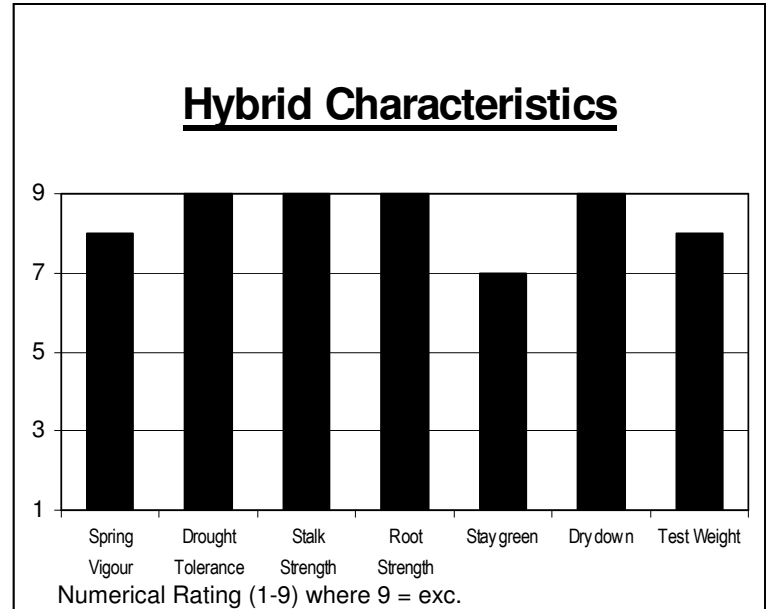

Position Against

- DKC35-02
- 39K37

Detailed Hybrid Information

Mid Flowering: 1100 GDU **Black Layer:** 2040 GDU

Plant Height: Medium-Tall

Ear Angle Harvest: Horizontal-Down

Ear Height: Medium

Ear-Type: Semi-Flex

Cob Colour: Red

Kernel Rows: 16

Disease Tolerance: Very good plant health

Corn Borer Tolerance: YieldGard VT Triple (inside out protection against corn borer and corn rootworm)

Harvest Population (000s per acre): 28-31

Adaptability	Grain	Silage	HMC
	Exc.	Exc.	Exc.

Source: All ratings for agronomic characteristics are based on research data and field observations from AgReliant Genetics Inc. Roundup Ready®, is a registered trademark of Monsanto Technology LLC. Used under license. YieldGard VT Triple™ and VecTran™ and design are trademarks of Monsanto Technology LLC. Used under license. Market Choices™ and Market Choices Canada™ and design are certification marks used under license.