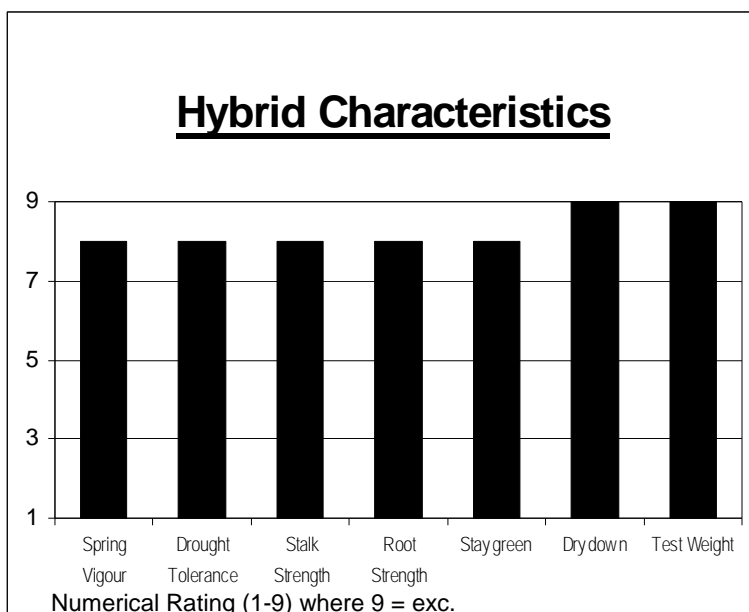

Position Against

- DKC29-97
- DKC30-02

Hybrid Management Guidelines

Mid Flowering: 1070 GDU   **Black Layer:** 1935 GDU
Plant Height: Medium   **Ear Angle Harvest:** Down
Ear Height: Medium   **Ear Type:** Fixed
Cob Colour: Red   **Kernel Rows:** 12-14
Disease Tolerance: Very Good
Corn Borer Tolerance: Good
Harvest Population (000s per acre): 29-32

Adaptability	Grain	Silage	HMC
	Exc.	*	Exc.

Source: All ratings for agronomic characteristics are based on research data and field observations from AgReliant Genetics Inc. *Data not available. Roundup, Roundup Ready Corn 2 and Roundup Transorb are trademarks of Monsanto Technology LLC. Monsanto Canada Inc., licensee.