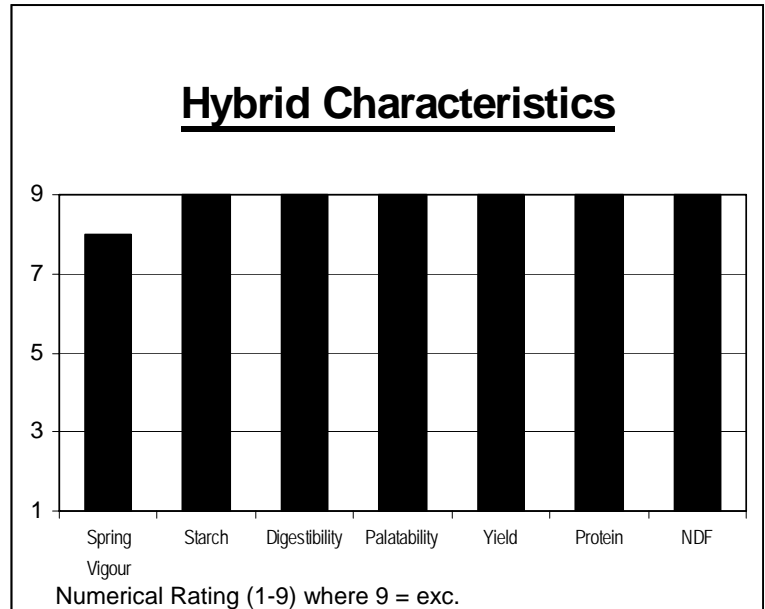

Position Against

- HL SR35
- TMF 2N422
- LF 950RR

Hybrid Management Guidelines

Medium-Late Flowering for maturity

Plant Height: Tall

Ear Angle Harvest: Semi-Erect

Ear Height: Medium-High

Cob Colour: White

Kernel Rows: 16-18

Kernel Texture: Soft

Disease Tolerance: Very good plant health

Harvest Population (000s per acre): 26-28 (final)

Adaptability	Grain	Silage	HMC
	NR	Exc	NR

Source: All ratings for agronomic characteristics are based on research data and field observations from AgReliant Genetics Inc. Roundup®, Roundup Ready® and Roundup Transorb® are trademarks of Monsanto Company, Monsanto Canada Inc. licensee.