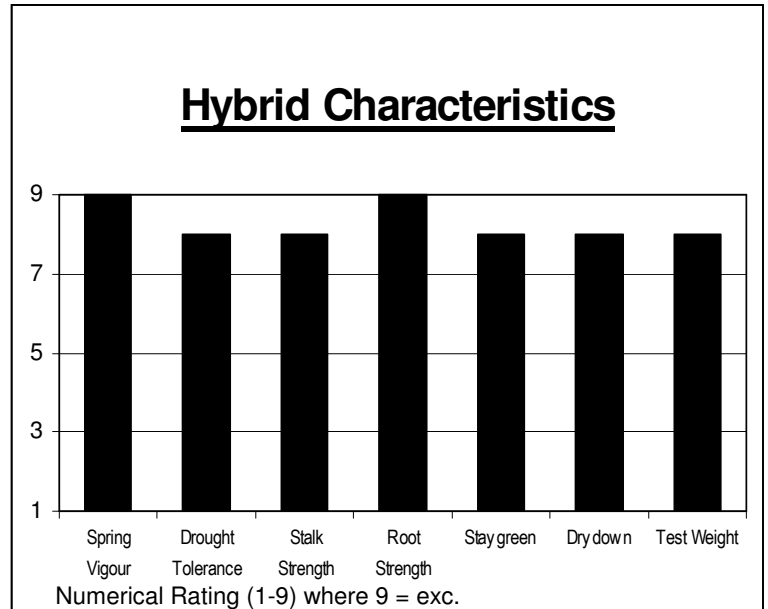

Position Against

- DKC39-47
- DKC41-63

Hybrid Management Guidelines

Mid Flowering: 1195 GDU **Black Layer:** 2210 GDU

Plant Height: Medium-Tall

Ear Angle Harvest: Upright

Ear Height: Medium

Ear Type: Semi-Flex

Cob Colour: Red

Kernel Rows: 18

Disease Tolerance: Very Good

Corn Borer Tolerance: Good tolerance to European corn borer

Harvest Population (000s per acre): 28-31

Adaptability	Grain	Silage	HMC
	Exc.	**	Exc.

Source: All ratings for agronomic characteristics are based on research data and field observations from AgReliant Genetics Inc. Roundup and Roundup Ready are registered trademarks of Monsanto Technology LLC. Used under license. Crop Safety Yield Advantage^{TM} is a trademark of AgReliant Genetics Inc. and Pride Seeds and Design are registered trademarks of AgReliant Genetics Inc. **Test in 2008 silage trials.