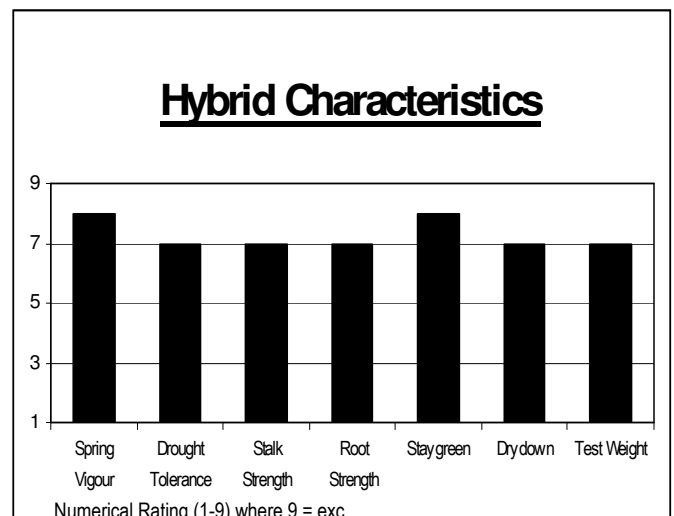

Adaptability

Grain: Excellent   **Silage:** Very Good   **HMC:** Very Good