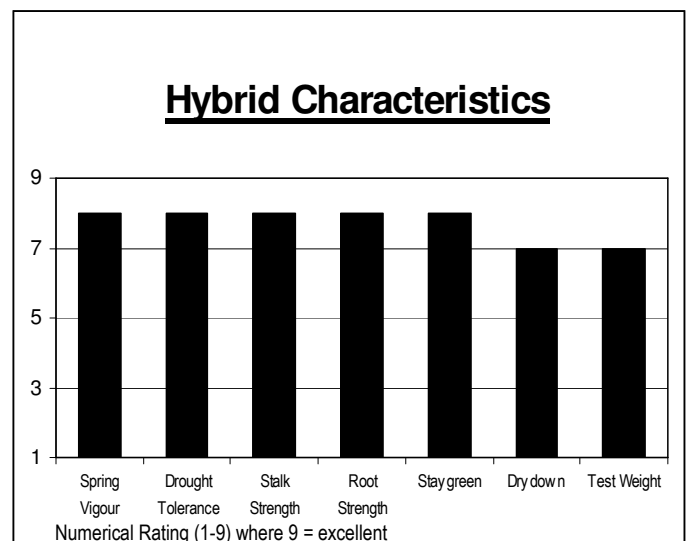

Adaptability

Grain: Excellent **Silage:** Very Good **HMC:** Very Good