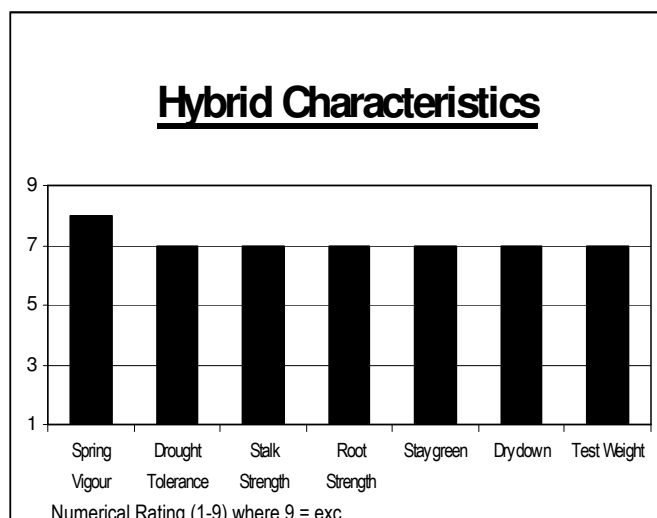

Adaptability

Grain: Good   **Silage:** Excellent   **HMC:** Good

T•R•S Total Ration Solutions