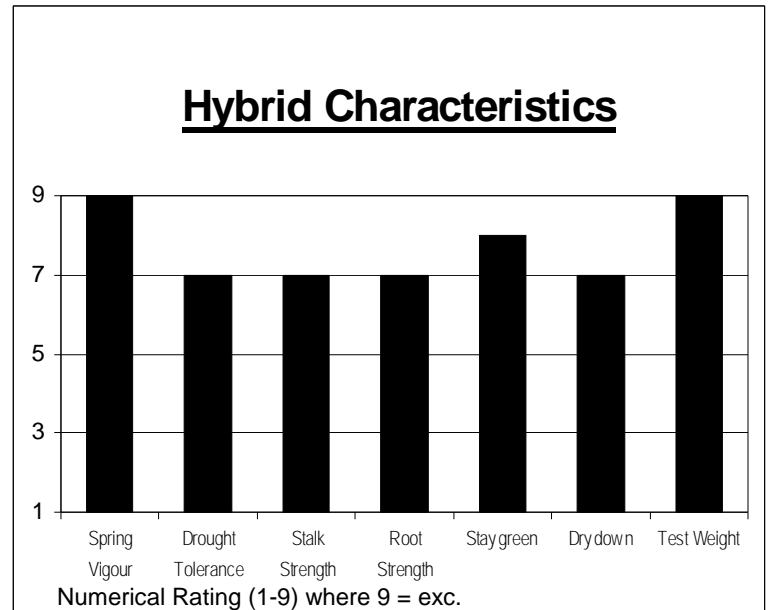

K080RR

2275 CHU
70-72 Days

NEW - Earliest Roundup Ready in Market
from Pride Seeds

Hybrid Features

- § Excellent grain quality enhances the test weight of this early hybrid
- § Excellent spring vigour
- § High yielding early Roundup hybrid
- § Good stalk and root strength for the early adapted zones
- § Can apply Roundup herbicides for weed control
- § Now approved for sale into Europe to allow maximum marketing flexibility
- §

Positioning/Management

Earliest Pride Roundup Ready corn hybrid. A fixed ear type which should be planted at the higher side of populations under high fertility management. Early flowering and average drydown make this hybrid adaptable to short growing seasons in the Eastern Canadian corn growing regions. On lighter soils keep population to low end of recommended ranges. Spray with Roundup based herbicides up to and including the 8-leaf stage.