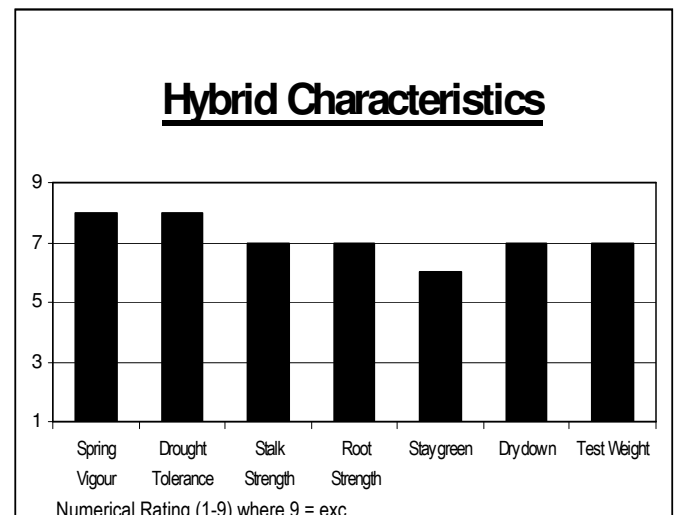

Hybrid Management Guidelines

Mid Flowering: 1215 GDU
Black Layer: 2220 GDU
Plant Height: Medium-Tall
Leaf Angle: Semi-Upright
Ear Height: Medium
Ear Type: Flex
Cob Colour: Red
Kernel Rows: 14-16
Disease Tolerance: Good plant health
Corn Borer Tolerance: Good European corn borer tolerance
Harvest Population (000s per acre): 27-30