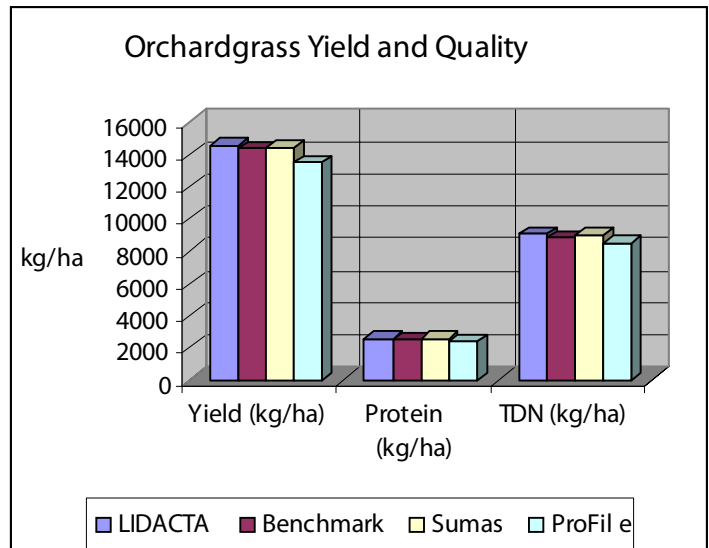

LIDACTA matures later than most varieties of orchardgrass, producing HIGHER PROTEIN and TDN YIELDS.

EFFECTIVENESS:

LIDACTA Orchardgrass is superbly adapted to coastal areas of British Columbia and the Pacific Northwest. *It is well suited to be a component of a grass mix producing high yields of quality forage.*

RECOMMENDED USES:

Recommended uses include:

- Silage
- Hay
- Green Chop
- Pasture Grazing.

ATTRIBUTES:

Attributes include:

- Medium-late maturity
- Excellent Stripe Rust and Leaf Scald disease resistance
- Rapid regrowth after cutting
- Forms a dense sward with a medium to dark green colour
- Produces high protein and TDN yields
- Prefers well drained sites.

Source: 1989 ARDSA Trial, Sidney, BC

AVAILABILITY:

LIDACTA Orchardgrass is an **improved variety** available in BC from your local Quality Seeds West dealer or representative, or directly from our Head Office in Langley, BC. Please contact us Toll Free at 1-888-770-7333 for further information or visit us anytime online at www.qualityseedswest.ca for a complete product listing.